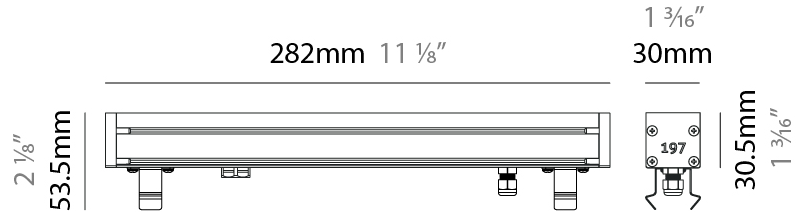

E12I0057-

base number   Color   Lens
Temperature   Options

1. To build a product code in our configurator select the specify button on the base model # product page
2. To build a manual product code on this datasheet choose from the options listed below in blue font and add the suffix to the base model #

GENERAL

Series: Slash 30
Brand: Unonovesette
Division: Exterior
Mounting Type: Recessed
Mounting Location: In-Ground
Subcategory: Wallwash

PHYSICAL

Shape: Rectangle
Length (mm): 282
Length (in): 11 1/8
Width (mm): 30
Width (in): 1 3/16
Height (mm): 53.5
Height (in): 2 1/8
Light Distribution: Adjustable / Direct
Weight (kg): 0.46
Weight (lbs): 1.014
Diffuser: Extra clear tempered 6mm
Fixture Finish: ANA
Fixture Material: Extruded Aluminum
Cable Details: IP68 30cm Cable with Easy Lock system

ELECTRICAL

Lamp Type: LED
Input Wattage (W): 8.48
Total Output Wattage (W): 6.63
Dimming: Non-Dimmable
Driver Included: No
Driver Location: Remote
Driver Type: Constant Voltage - Universal
Driver Class: Class 2
Input Voltage (V): 120 - 277
Output Voltage (V): 24
Upon Request: Phase Dimming (120Vac only) / 0-10V Dimming

LED

Color Temperature (*K): 2200 / 2700 / 3000 / 4000
Max. Delivered Lumen (lm): 570 (3000K)
CRI: >90 CRI
Lamp Life (hrs): 100000

OPTICAL

Optic°: 12 / 21 / 31 / 46 / 13x36
Adjustability: Tilt ±20°

RATINGS AND CERTIFICATIONS

Certified By: Certified for North American Standards
IP rating: IP67
IK Rating: IK06